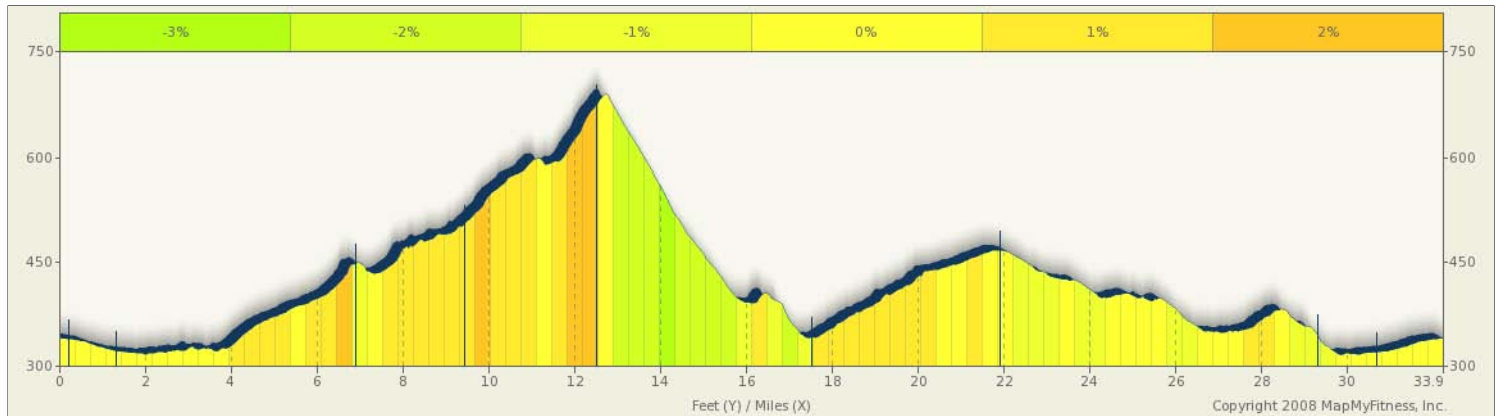

TheCyclePros_blackhawk_danville33mi

Starts In Pleasanton, California

33.73 miles

Description

TheCyclePros_blackhawk_danville33mi

Starts In Pleasanton, California

Notes			
AT	FOR	NOTES	
START		322ft	Head south on Main St toward Spring St
0.06 mi.		813ft	Turn right onto St Mary St
0.21 mi.		871ft	Head west on St Mary St toward Pleasanton Ave
0.38 mi.		1511ft	Continue onto Division St
0.67 mi.		2307ft	Continue onto Hopyard Rd
1.1 mi.		1476ft	Slight right to stay on Hopyard Rd
1.38 mi.		2mi 1546ft	Head northwest on Hopyard Rd toward Secretariat Dr
3.68 mi.		2mi 77ft	Continue onto Dougherty Rd
This segment shows 3.8 mi. (20,074 ft.) of your route.			

Notes			
AT	FOR	NOTES	
5.69 mi.		1mi 2937ft	Slight left to stay on Dougherty Rd
7.25 mi.		816ft	Head southwest on Dougherty Rd toward Stoneleaf Rd
7.4 mi.		1mi 2351ft	Turn right onto Stoneleaf Rd
8.85 mi.		2408ft	Turn left onto S Wedgewood Rd
9.3 mi.		958ft	Turn left onto Bollinger Canyon Rd
9.48 mi.		2233ft	Turn right onto Dougherty Rd
9.91 mi.		3543ft	Head north on Dougherty Rd toward Red Willow Rd
This segment shows 6.28 mi. (33,181 ft.) of your route.			

TheCyclePros_blackhawk_danville33mi

Starts In Pleasanton, California

Notes			
AT	FOR	NOTES	
10.58 mi.		4265ft	Turn right onto Crow Canyon Rd
11.39 mi.		1mi 4091ft	Continue onto Blackhawk Rd
13.16 mi.		3803ft	Head northwest on Blackhawk Rd toward Saddleback Ln
13.88 mi.		1mi 78ft	Slight left to stay on Blackhawk Rd
14.9 mi.		2mi 613ft	Continue onto Diablo Rd
17.01 mi.		1mi 1314ft	Continue onto El Cerro Blvd
This segment shows 7.14 mi. (37,717 ft.) of your route.			