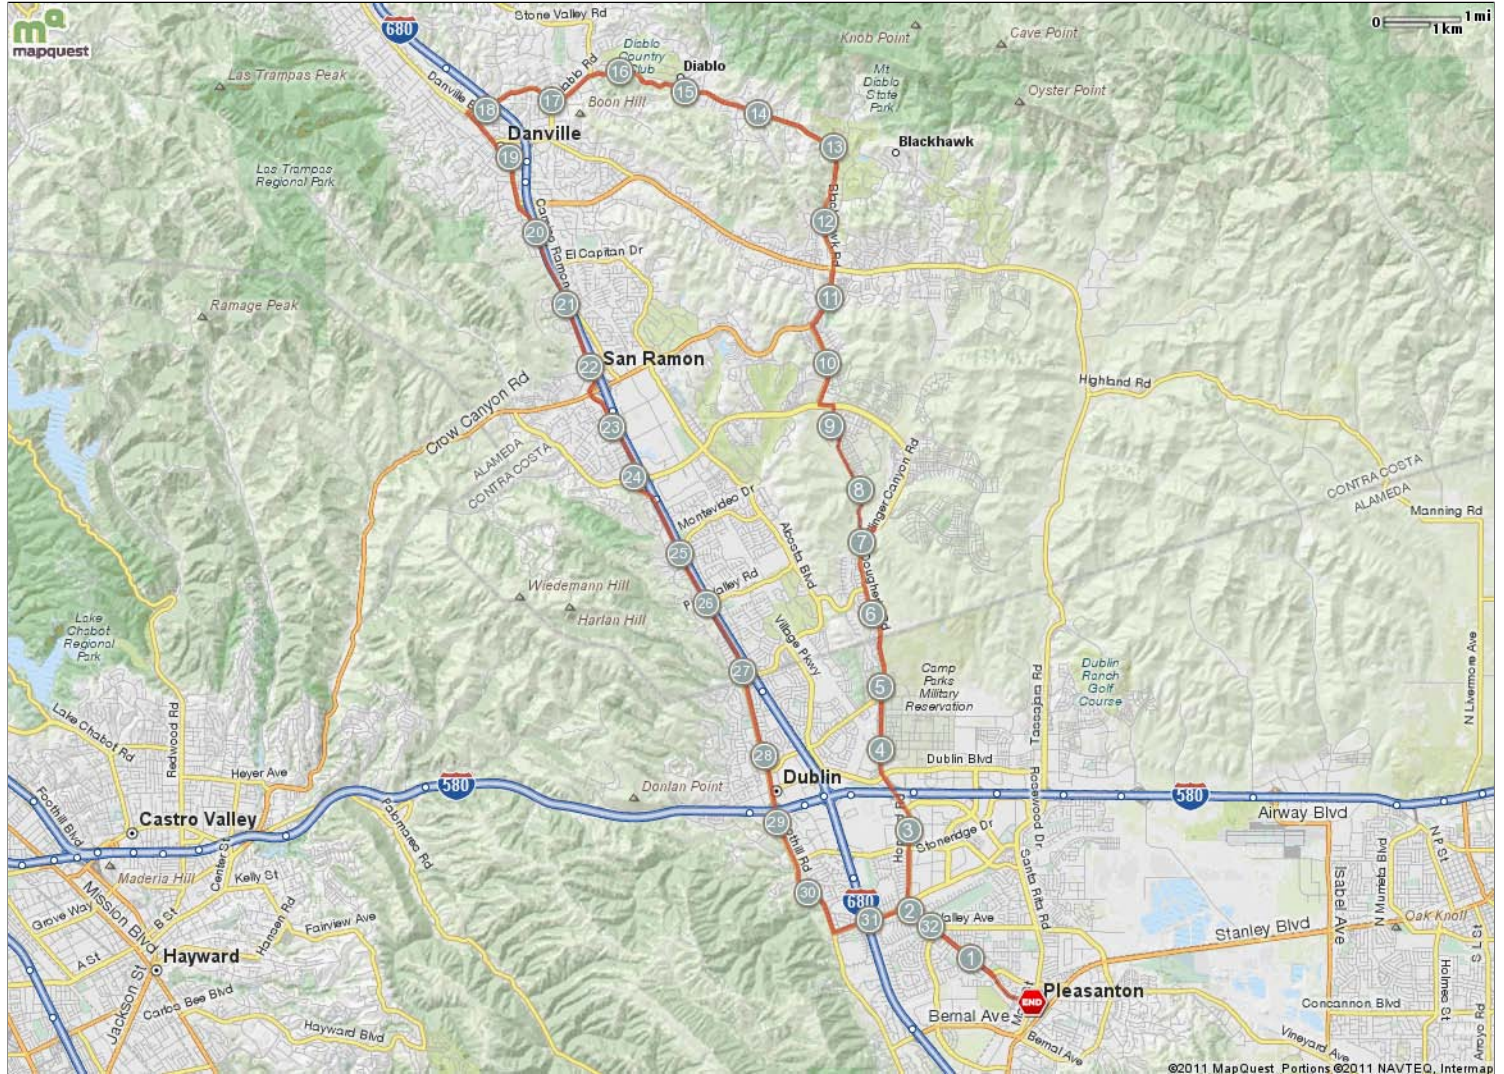

TheCyclePros_blackhawk_danville33mi

Starts In Pleasanton, California

33.73 miles

Description

TheCyclePros_blackhawk_danville33mi

Starts In Pleasanton, California

Notes			
AT	FOR	NOTES	
START		322ft	Head south on Main St toward Spring St
0.06 mi.		813ft	Turn right onto St Mary St
0.21 mi.		871ft	Head west on St Mary St toward Pleasanton Ave
0.38 mi.		1511ft	Continue onto Division St
0.67 mi.		2307ft	Continue onto Hopyard Rd
1.1 mi.		1476ft	Slight right to stay on Hopyard Rd
1.38 mi.		2mi 1546ft	Head northwest on Hopyard Rd toward Secretariat Dr
3.68 mi.		2mi 77ft	Continue onto Dougherty Rd
This segment shows 3.8 mi. (20,074 ft.) of your route.			

Notes			
AT	FOR	NOTES	
5.69 mi.		1mi 2937ft	Slight left to stay on Dougherty Rd
7.25 mi.		816ft	Head southwest on Dougherty Rd toward Stoneleaf Rd
7.4 mi.		1mi 2351ft	Turn right onto Stoneleaf Rd
8.85 mi.		2408ft	Turn left onto S Wedgewood Rd
9.3 mi.		958ft	Turn left onto Bollinger Canyon Rd
9.48 mi.		2233ft	Turn right onto Dougherty Rd
9.91 mi.		3543ft	Head north on Dougherty Rd toward Red Willow Rd
This segment shows 6.28 mi. (33,181 ft.) of your route.			

Notes			
AT	FOR	NOTES	
18.26 mi.		774ft	Turn left onto Danville Blvd
18.41 mi.		584ft	Head southeast on Danville Blvd toward La Gonda Way
18.52 mi.		2895ft	Continue onto Hartz Ave
19.07 mi.		279ft	Slight right to stay on Hartz Ave
19.12 mi.		2mi 4613ft	Continue onto San Ramon Valley Blvd
21.99 mi.		4381ft	Slight right to stay on San Ramon Valley Blvd
22.82 mi.		426ft	Turn right onto Norris Canyon Rd
22.9 mi.		489ft	Turn left onto Cartagena Ln
This segment shows 5.98 mi. (31,595 ft.) of your route.			