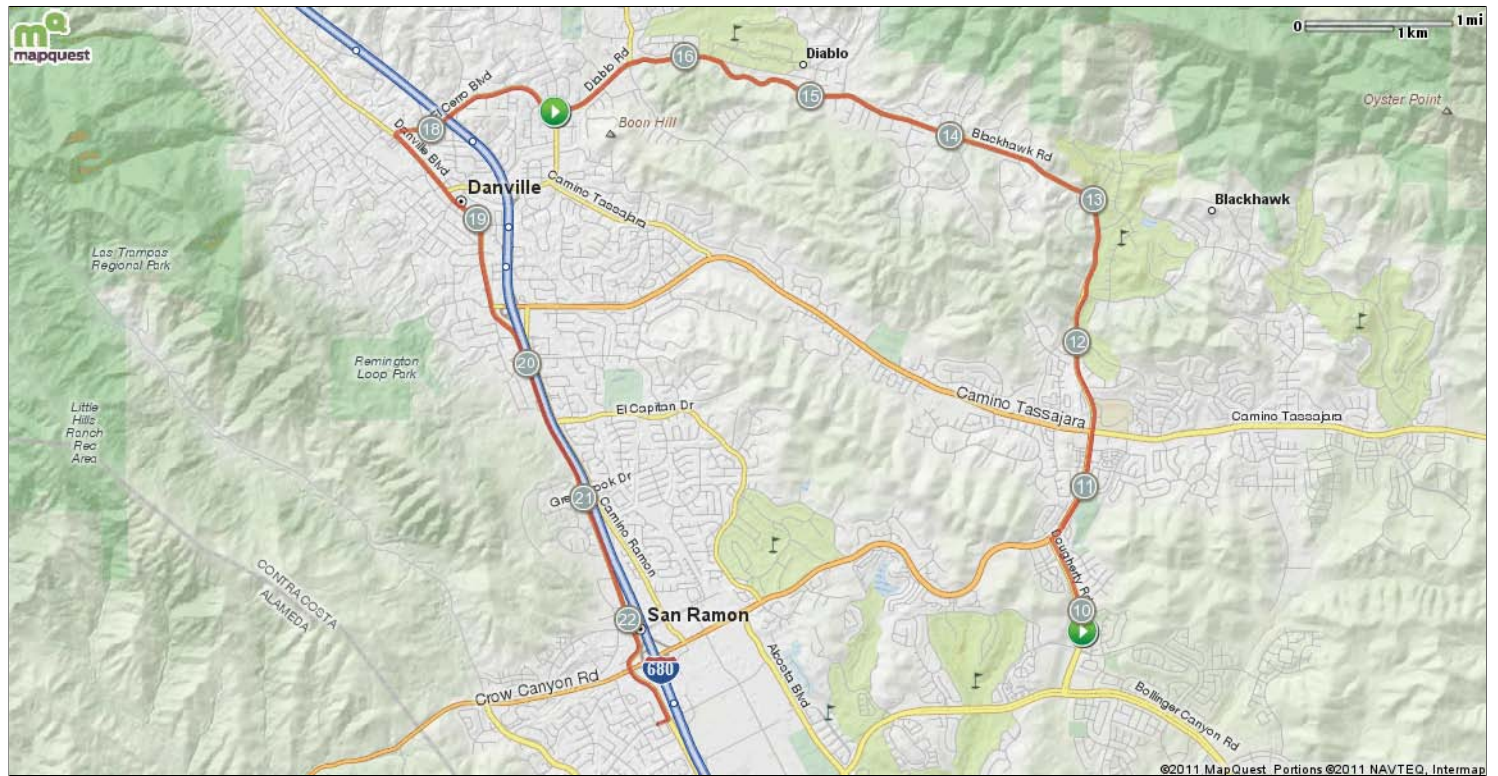

TheCyclePros_blackhawk_danville33mi

Starts In Pleasanton, California

Notes			
AT	FOR	NOTES	
10.58 mi.		4265ft	Turn right onto Crow Canyon Rd
11.39 mi.		1mi 4091ft	Continue onto Blackhawk Rd
13.16 mi.		3803ft	Head northwest on Blackhawk Rd toward Saddleback Ln
13.88 mi.		1mi 78ft	Slight left to stay on Blackhawk Rd
14.9 mi.		2mi 613ft	Continue onto Diablo Rd
17.01 mi.		1mi 1314ft	Continue onto El Cerro Blvd
This segment shows 7.14 mi. (37,717 ft.) of your route.			

Notes			
AT	FOR	NOTES	
18.26 mi.		774ft	Turn left onto Danville Blvd
18.41 mi.		584ft	Head southeast on Danville Blvd toward La Gonda Way
18.52 mi.		2895ft	Continue onto Hartz Ave
19.07 mi.		279ft	Slight right to stay on Hartz Ave
19.12 mi.		2mi 4613ft	Continue onto San Ramon Valley Blvd
21.99 mi.		4381ft	Slight right to stay on San Ramon Valley Blvd
22.82 mi.		426ft	Turn right onto Norris Canyon Rd
22.9 mi.		489ft	Turn left onto Cartagena Ln
This segment shows 5.98 mi. (31,595 ft.) of your route.