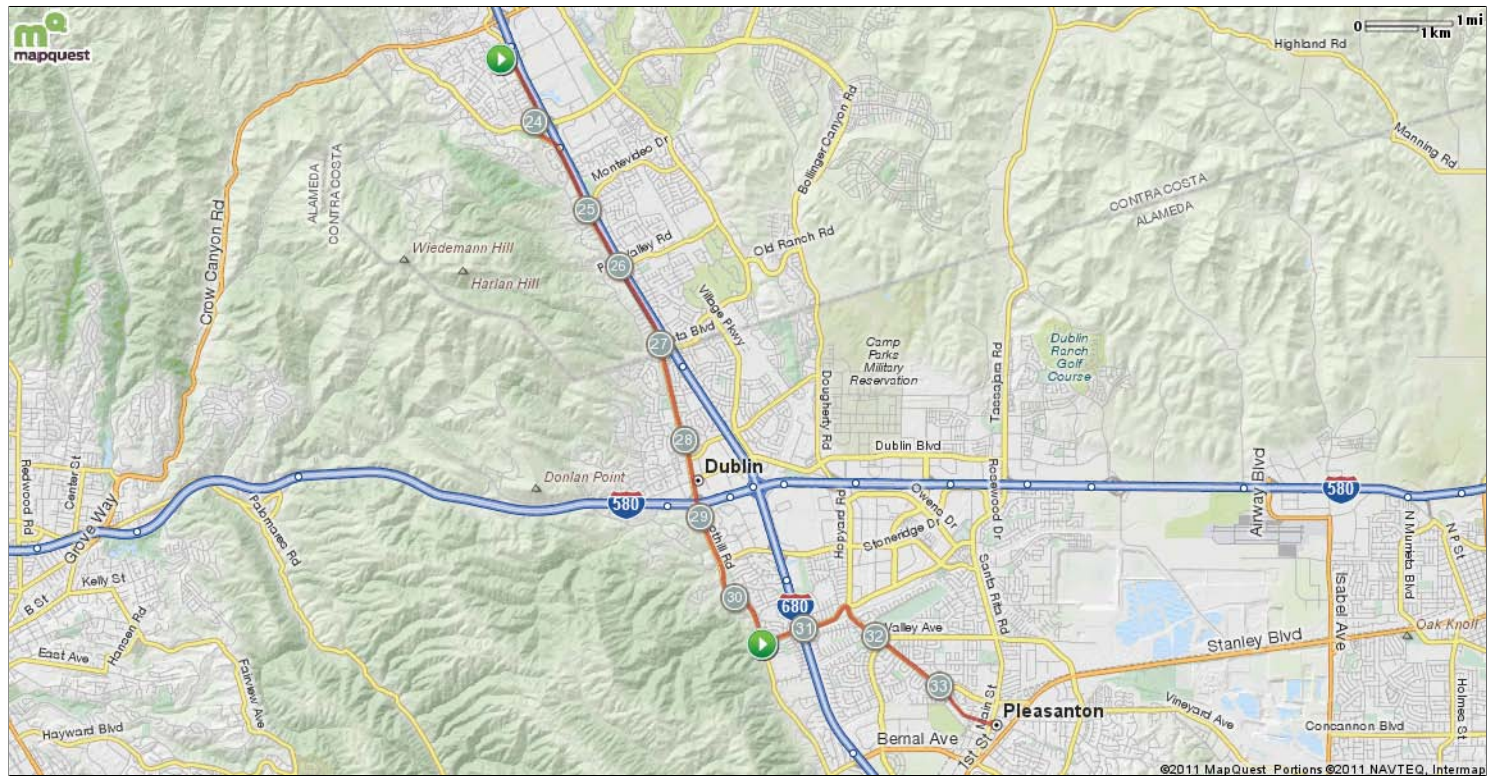

Notes			
AT	FOR	NOTES	
5.69 mi.		1mi 2937ft	Slight left to stay on Dougherty Rd
7.25 mi.		816ft	Head southwest on Dougherty Rd toward Stoneleaf Rd
7.4 mi.		1mi 2351ft	Turn right onto Stoneleaf Rd
8.85 mi.		2408ft	Turn left onto S Wedgewood Rd
9.3 mi.		958ft	Turn left onto Bollinger Canyon Rd
9.48 mi.		2233ft	Turn right onto Dougherty Rd
9.91 mi.		3543ft	Head north on Dougherty Rd toward Red Willow Rd
This segment shows 6.28 mi. (33,181 ft.) of your route.			

TheCyclePros_blackhawk_danville33mi

Starts In Pleasanton, California

Notes			
AT	FOR	NOTES	
10.58 mi.		4265ft	Turn right onto Crow Canyon Rd
11.39 mi.		1mi 4091ft	Continue onto Blackhawk Rd
13.16 mi.		3803ft	Head northwest on Blackhawk Rd toward Saddleback Ln
13.88 mi.		1mi 78ft	Slight left to stay on Blackhawk Rd
14.9 mi.		2mi 613ft	Continue onto Diablo Rd
17.01 mi.		1mi 1314ft	Continue onto El Cerro Blvd
This segment shows 7.14 mi. (37,717 ft.) of your route.			

Notes			
AT	FOR	NOTES	
18.26 mi.		774ft	Turn left onto Danville Blvd
18.41 mi.		584ft	Head southeast on Danville Blvd toward La Gonda Way
18.52 mi.		2895ft	Continue onto Hartz Ave
19.07 mi.		279ft	Slight right to stay on Hartz Ave
19.12 mi.		2mi 4613ft	Continue onto San Ramon Valley Blvd
21.99 mi.		4381ft	Slight right to stay on San Ramon Valley Blvd
22.82 mi.		426ft	Turn right onto Norris Canyon Rd
22.9 mi.		489ft	Turn left onto Cartagena Ln
This segment shows 5.98 mi. (31,595 ft.) of your route.			

TheCyclePros_blackhawk_danville33mi

Starts In Pleasanton, California

Notes			
AT	FOR	NOTES	
22.99 mi.		258ft	Turn left onto Aragon Ln
23.04 mi.		258ft	Head southwest on Aragon Ln toward Cartagena Ln
23.09 mi.		489ft	Turn right onto Cartagena Ln
23.19 mi.		473ft	Turn right onto Norris Canyon Rd
23.27 mi.		3mi 4902ft	Turn right onto San Ramon Valley Blvd
27.2 mi.		1mi 3744ft	Continue onto San Ramon Rd
28.91 mi.		1mi 3999ft	Continue onto Foothill Rd
30.67 mi.		718ft	Turn left onto W Las Positas Blvd
This segment shows 7.9 mi. (41,730 ft.) of your route.			