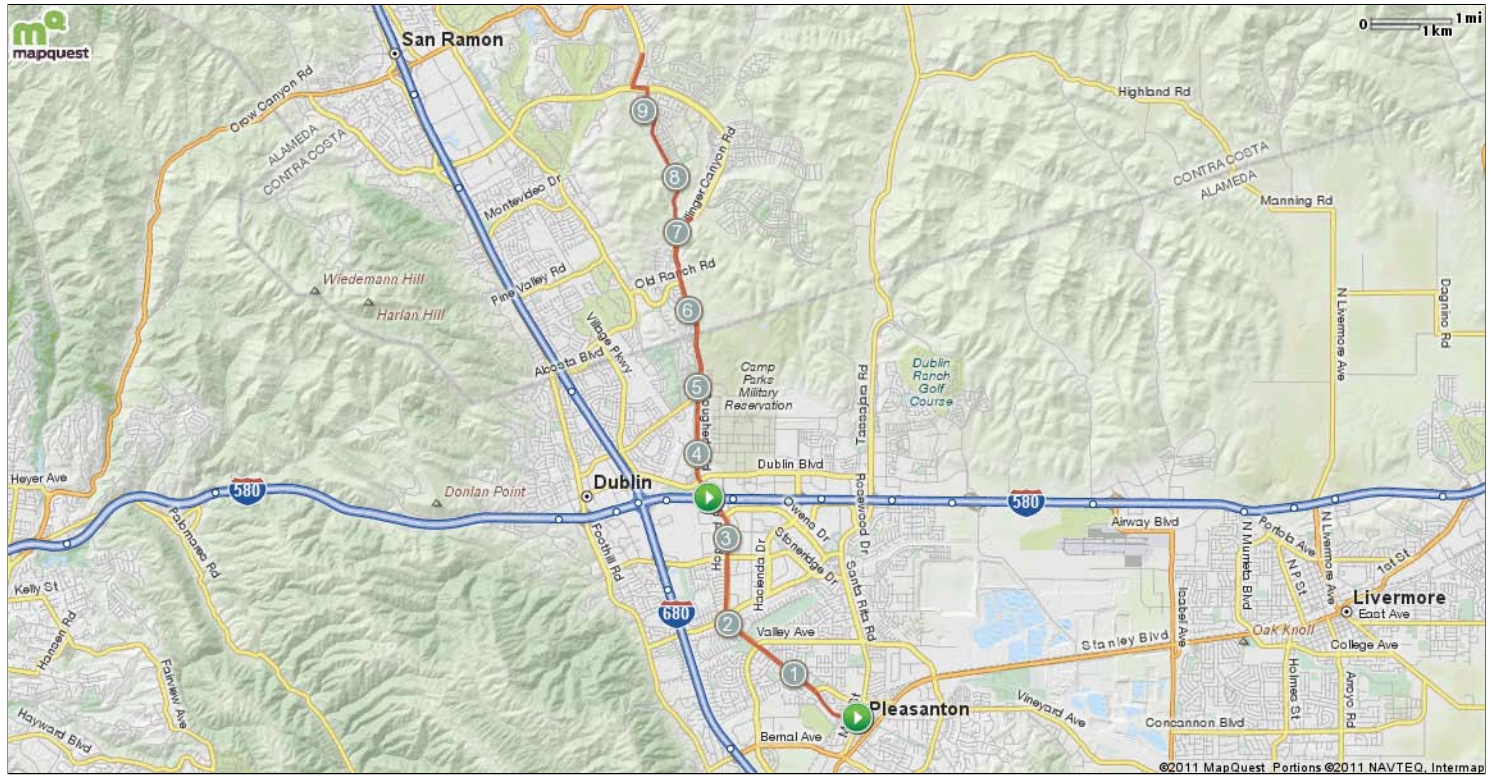

TheCyclePros_blackhawk_danville33mi

Starts In Pleasanton, California

33.73 miles

Description

TheCyclePros_blackhawk_danville33mi

Starts In Pleasanton, California

Notes			
AT	FOR	NOTES	
START		322ft	Head south on Main St toward Spring St
0.06 mi.		813ft	Turn right onto St Mary St
0.21 mi.		871ft	Head west on St Mary St toward Pleasanton Ave
0.38 mi.		1511ft	Continue onto Division St
0.67 mi.		2307ft	Continue onto Hopyard Rd
1.1 mi.		1476ft	Slight right to stay on Hopyard Rd
1.38 mi.		2mi 1546ft	Head northwest on Hopyard Rd toward Secretariat Dr
3.68 mi.		2mi 77ft	Continue onto Dougherty Rd
This segment shows 3.8 mi. (20,074 ft.) of your route.			

Notes			
AT	FOR	NOTES	
5.69 mi.		1mi 2937ft	Slight left to stay on Dougherty Rd
7.25 mi.		816ft	Head southwest on Dougherty Rd toward Stoneleaf Rd
7.4 mi.		1mi 2351ft	Turn right onto Stoneleaf Rd
8.85 mi.		2408ft	Turn left onto S Wedgewood Rd
9.3 mi.		958ft	Turn left onto Bollinger Canyon Rd
9.48 mi.		2233ft	Turn right onto Dougherty Rd
9.91 mi.		3543ft	Head north on Dougherty Rd toward Red Willow Rd
This segment shows 6.28 mi. (33,181 ft.) of your route.			

Notes			
AT	FOR	NOTES	
18.26 mi.		774ft	Turn left onto Danville Blvd
18.41 mi.		584ft	Head southeast on Danville Blvd toward La Gonda Way
18.52 mi.		2895ft	Continue onto Hartz Ave
19.07 mi.		279ft	Slight right to stay on Hartz Ave
19.12 mi.		2mi 4613ft	Continue onto San Ramon Valley Blvd
21.99 mi.		4381ft	Slight right to stay on San Ramon Valley Blvd
22.82 mi.		426ft	Turn right onto Norris Canyon Rd
22.9 mi.		489ft	Turn left onto Cartagena Ln
This segment shows 5.98 mi. (31,595 ft.) of your route.			