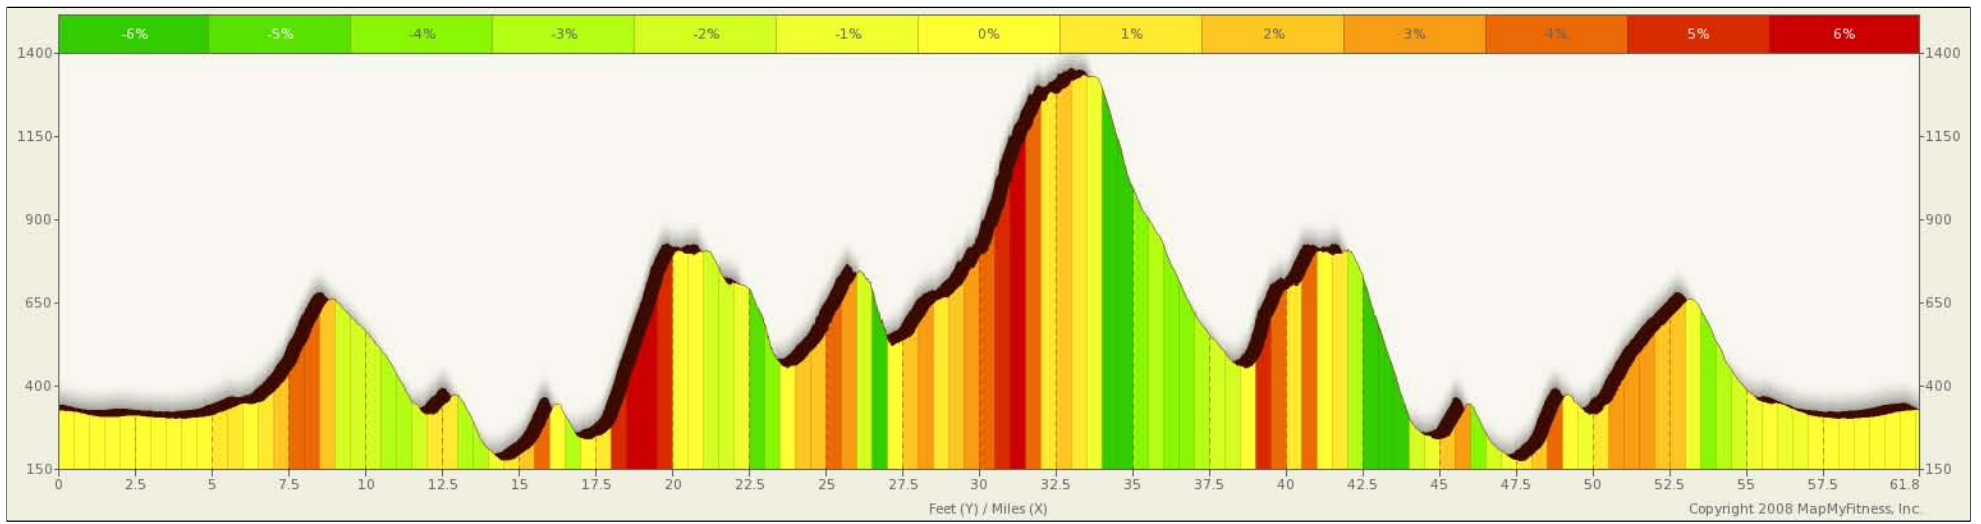

ROUTE DESCRIPTION:
No Description Provided

ROUTE DESCRIPTION:
 No Description Provided

Notes		
AT	FOR	NOTES
0.07 mi.	1663ft	Turn left at Main St
0.39 mi.	1530ft	Turn Right on St Mary St
0.68 mi.	3mi 663ft	Continue onto Hopyard Rd
3.8 mi.	4179ft	Take the 1st left onto W Las Positas Blvd
4.59 mi.	3418ft	Take the 3rd right onto Muirwood Dr
5.24 mi.	2593ft	Turn left at Muirwood Dr
5.73 mi.	1622ft	Turn left at Stoneridge Dr
6.04 mi.	2440ft	Take the 1st right onto Foothill Rd
6.5 mi.	62ft	Turn left at Canyon Way

Notes		
AT	FOR	NOTES
6.51 mi.	8mi 2828ft	Continue onto Dublin Canyon Rd
15.05 mi.	17mi 5030ft	Take the 1st right onto Redwood Rd
33 mi.	1981ft	Take the 1st right to stay on Pinehurst
33.38 mi.	2mi 302ft	Sharp left to stay on Skyline Blvd
35.43 mi.	3388ft	Turn left to stay on Skyline Blvd
36.07 mi.	12mi 1451ft	Turn left at Redwood Rd
48.35 mi.	8mi 2172ft	Turn left at Castro Valley Blvd
56.76 mi.	2448ft	Turn right at Foothill Rd

Notes		
AT	FOR	NOTES
57.22 mi.	1634ft	Turn left at Stoneridge Dr
57.53 mi.	2533ft	Take the 2nd right onto Springdale Ave
58.01 mi.	3474ft	Turn left at Muirwood Dr
58.67 mi.	4128ft	Turn left at W Las Positas Blvd
59.45 mi.	1mi 2745ft	Turn right at Hopyard Rd
60.97 mi.	1530ft	Continue onto Hopyard Rd
61.26 mi.	1663ft	Turn Right on St Mary St
61.58 mi.	643ft	Turn left at Main St
61.7 mi.	-	Turn left at Main St