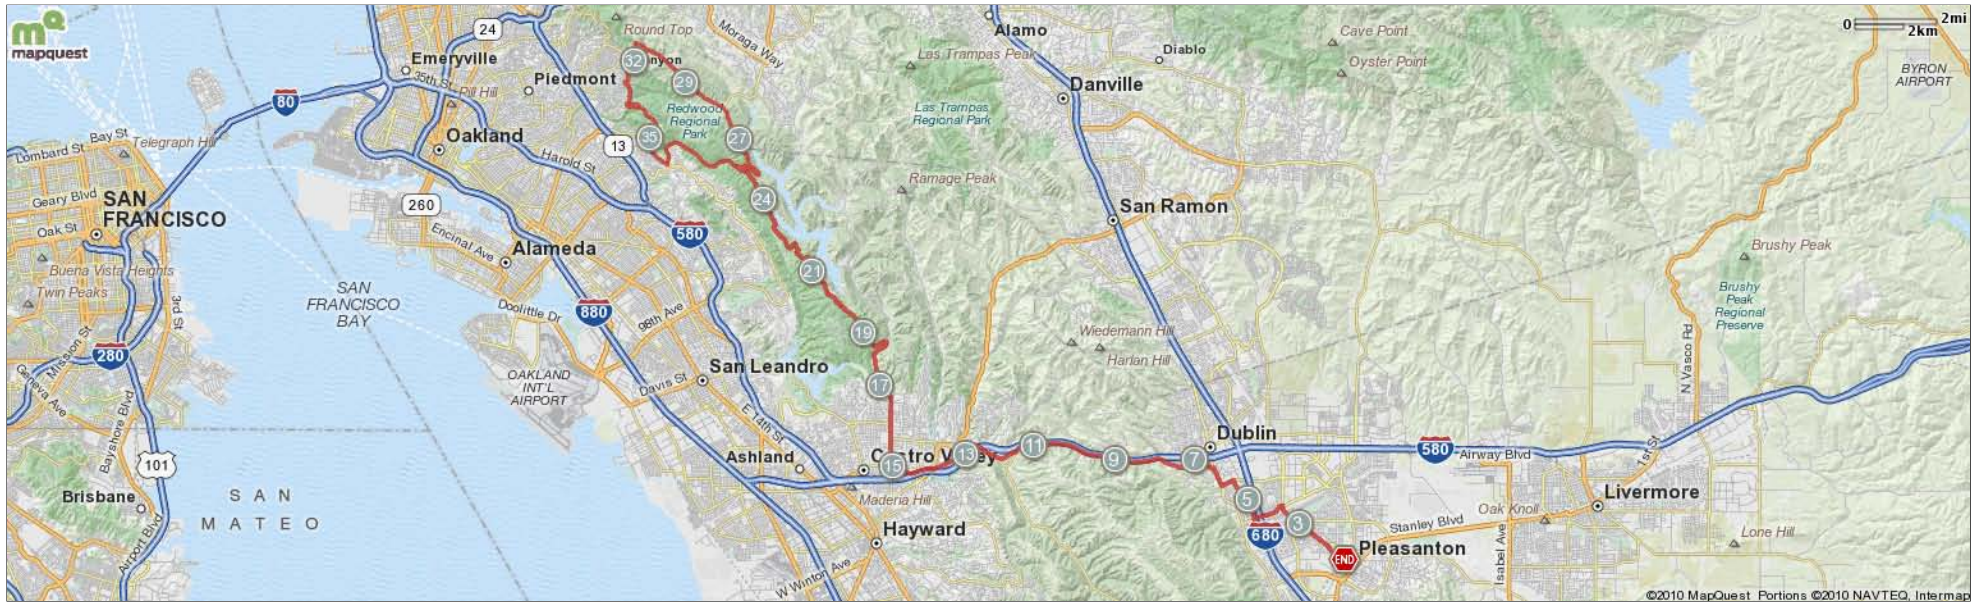

ROUTE DESCRIPTION:
No Description Provided

ROUTE DESCRIPTION:
 No Description Provided

Notes		
AT	FOR	NOTES
0.07 mi.	1663ft	Turn left at Main St
0.39 mi.	1530ft	Turn Right on St Mary St
0.68 mi.	3mi 663ft	Continue onto Hopyard Rd
3.8 mi.	4179ft	Take the 1st left onto W Las Positas Blvd
4.59 mi.	3418ft	Take the 3rd right onto Muirwood Dr
5.24 mi.	2593ft	Turn left at Muirwood Dr
5.73 mi.	1622ft	Turn left at Stoneridge Dr
6.04 mi.	2440ft	Take the 1st right onto Foothill Rd
6.5 mi.	62ft	Turn left at Canyon Way

Notes		
AT	FOR	NOTES
6.51 mi.	8mi 2828ft	Continue onto Dublin Canyon Rd
15.05 mi.	17mi 5030ft	Take the 1st right onto Redwood Rd
33 mi.	1981ft	Take the 1st right to stay on Pinehurst
33.38 mi.	2mi 302ft	Sharp left to stay on Skyline Blvd
35.43 mi.	3388ft	Turn left to stay on Skyline Blvd
36.07 mi.	12mi 1451ft	Turn left at Redwood Rd
48.35 mi.	8mi 2172ft	Turn left at Castro Valley Blvd
56.76 mi.	2448ft	Turn right at Foothill Rd

Notes		
AT	FOR	NOTES
57.22 mi.	1634ft	Turn left at Stoneridge Dr
57.53 mi.	2533ft	Take the 2nd right onto Springdale Ave
58.01 mi.	3474ft	Turn left at Muirwood Dr
58.67 mi.	4128ft	Turn left at W Las Positas Blvd
59.45 mi.	1mi 2745ft	Turn right at Hopyard Rd
60.97 mi.	1530ft	Continue onto Hopyard Rd
61.26 mi.	1663ft	Turn Right on St Mary St
61.58 mi.	643ft	Turn left at Main St
61.7 mi.	-	Turn left at Main St