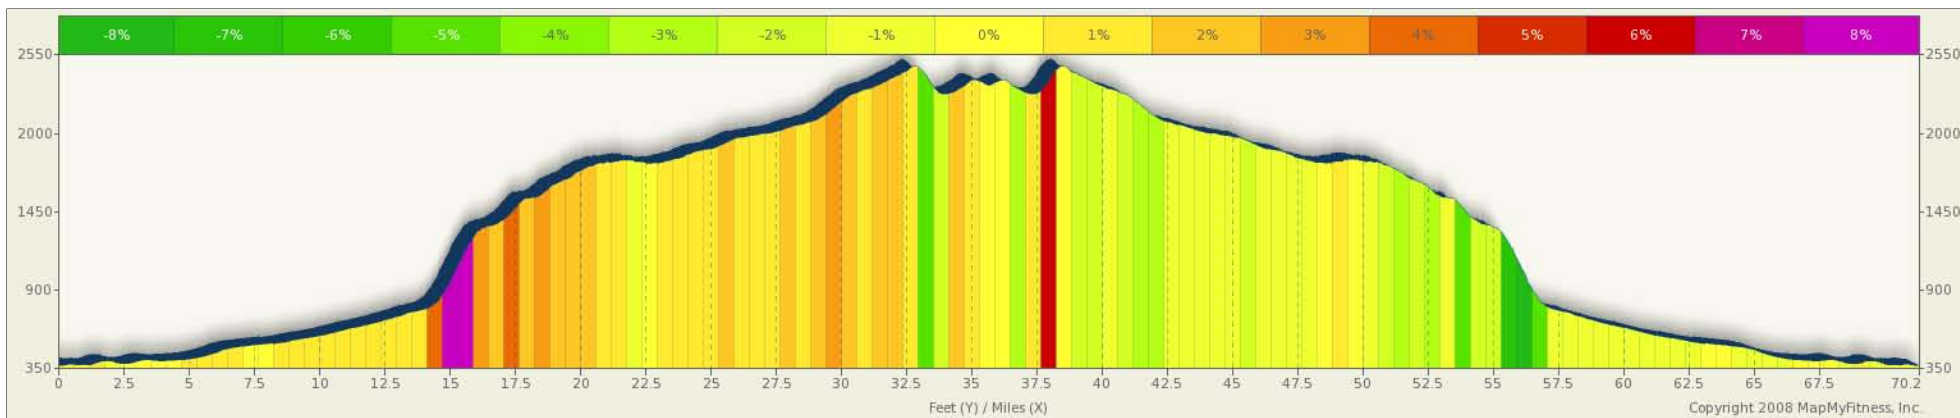

TheCyclePros - Mines Road Out and Back (all groups)

Starts In Pleasanton, California

69.91 miles

Description

TheCyclePros - Mines Road Out and Back (all groups)

Starts In Pleasanton, California

Notes		
AT	FOR	NOTES
	 266ft	Start
0.05 mi.	 1324ft	Turn right at Ray St
0.3 mi.	 3827ft	Continue onto Vineyard Ave
1.03 mi.	 783ft	Turn left at Bernal Ave
1.17 mi.	 3mi 348ft	Take the 1st right onto Vineyard Dr
4.24 mi.	 3179ft	Turn left at Isabel Ave

Notes		
AT	FOR	NOTES
4.84 mi.	 3mi 2774ft	Take the 1st right onto Concannon Blvd
8.37 mi.	 2635ft	Turn right at S Livermore Ave
8.87 mi.	 2701ft	Continue onto Tesla Rd
9.38 mi.	 3mi 2726ft	Turn right at Mines Rd
12.89 mi.	 6mi 4398ft	Take the 1st left to stay on Mines Rd

Notes		
AT	FOR	NOTES
19.73 mi.	 6mi 3213ft	Take the 1st right to stay on Mines Rd
26.34 mi.	 7mi 533ft	Take the 1st right to stay on Mines Rd
33.44 mi.	 137ft	Slight right
33.46 mi.		Slight right