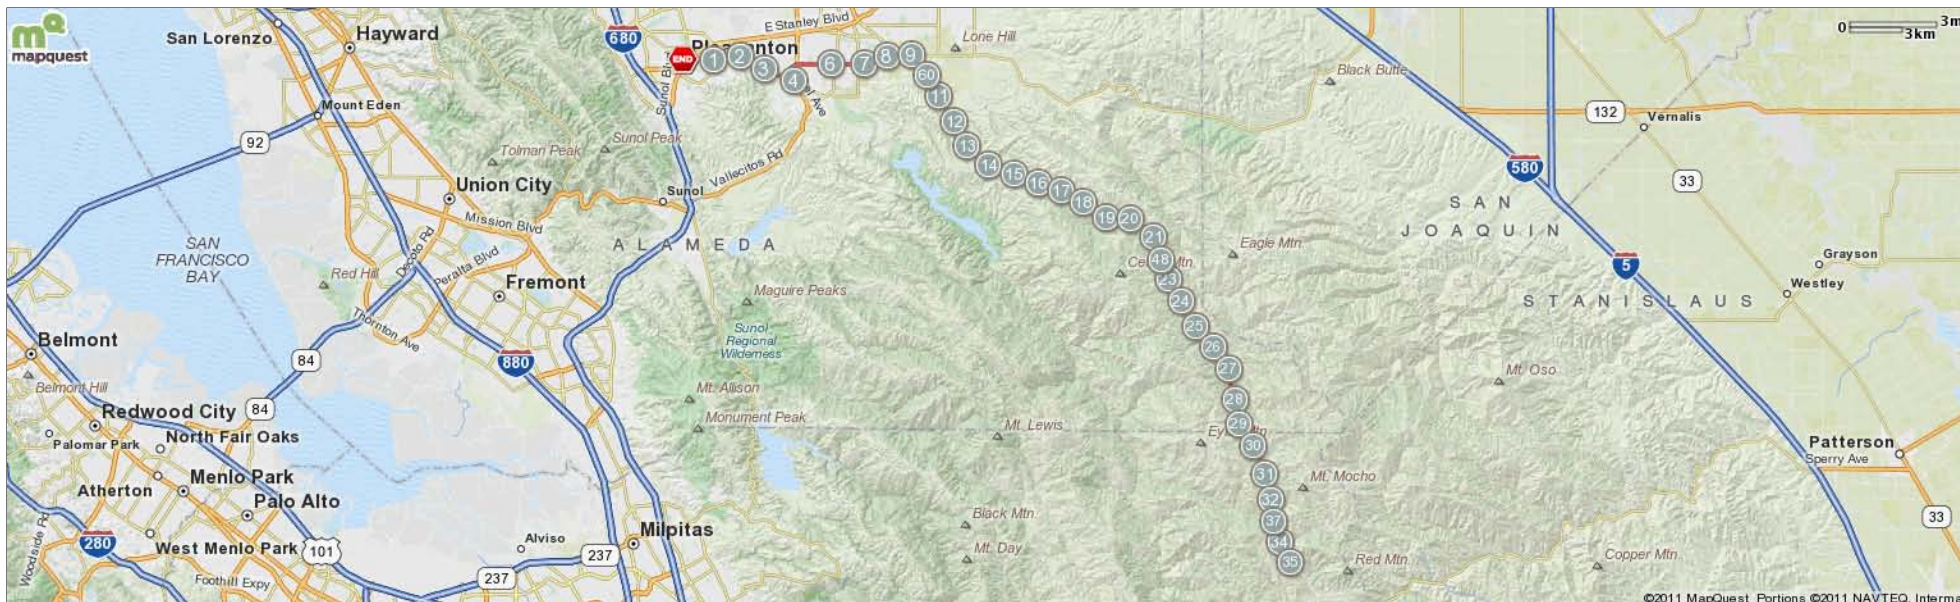

TheCyclePros - Mines Road Out and Back (all groups)

Starts In Pleasanton, California

69.91 miles

Description

TheCyclePros - Mines Road Out and Back (all groups)

Starts In Pleasanton, California

Notes		
AT	FOR	NOTES
	 266ft	Start
0.05 mi.	 1324ft	Turn right at Ray St
0.3 mi.	 3827ft	Continue onto Vineyard Ave
1.03 mi.	 783ft	Turn left at Bernal Ave
1.17 mi.	 3mi 348ft	Take the 1st right onto Vineyard Dr
4.24 mi.	 3179ft	Turn left at Isabel Ave

Notes		
AT	FOR	NOTES
4.84 mi.	 3mi 2774ft	Take the 1st right onto Concannon Blvd
8.37 mi.	 2635ft	Turn right at S Livermore Ave
8.87 mi.	 2701ft	Continue onto Tesla Rd
9.38 mi.	 3mi 2726ft	Turn right at Mines Rd
12.89 mi.	 6mi 4398ft	Take the 1st left to stay on Mines Rd

Notes		
AT	FOR	NOTES
19.73 mi.	 6mi 3213ft	Take the 1st right to stay on Mines Rd
26.34 mi.	 7mi 533ft	Take the 1st right to stay on Mines Rd
33.44 mi.	 137ft	Slight right
33.46 mi.		Slight right