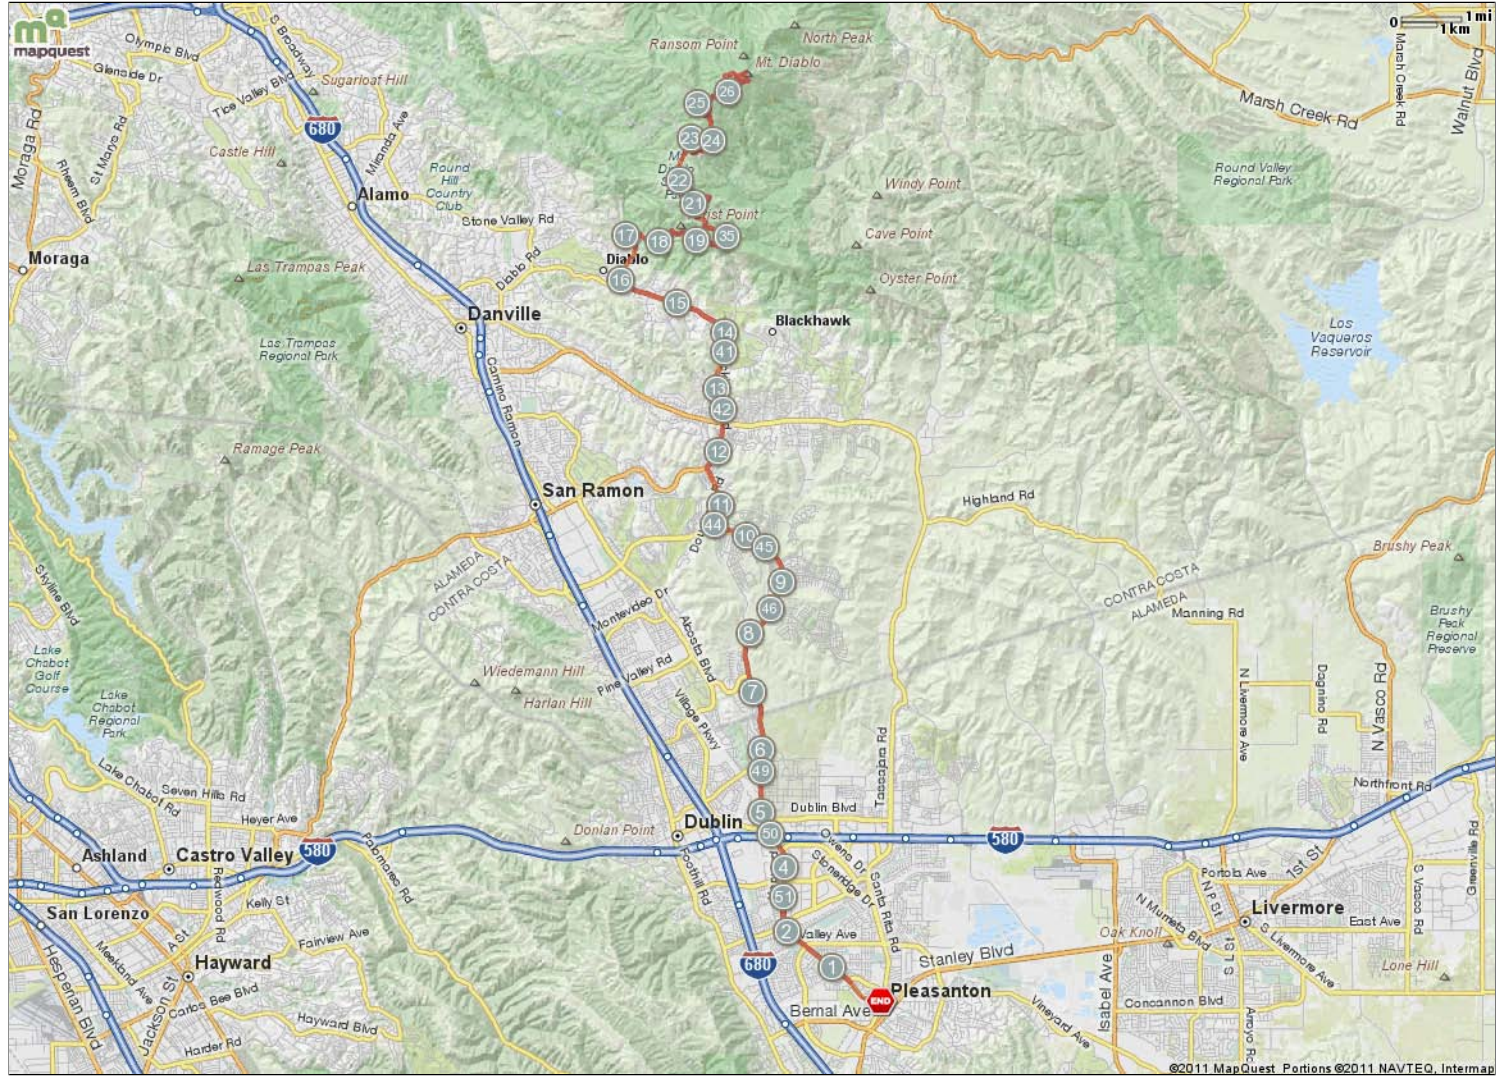

# TheCyclePros - Mt Diablo out and back

Starts In Pleasanton, California

**54.48** miles

Description