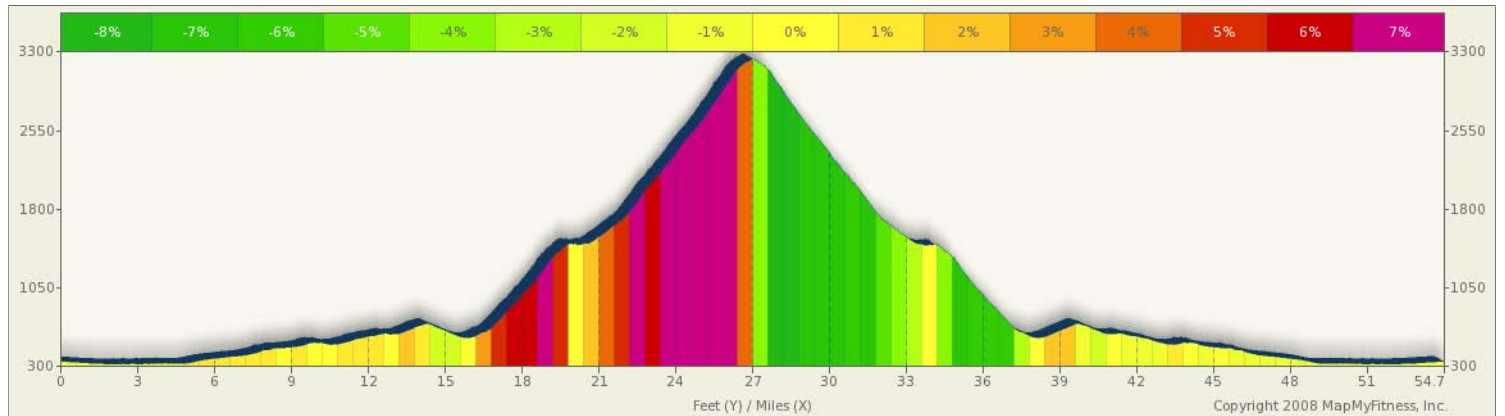

# TheCyclePros - Mt Diablo out and back

Starts In Pleasanton, California

**54.48** miles

Description