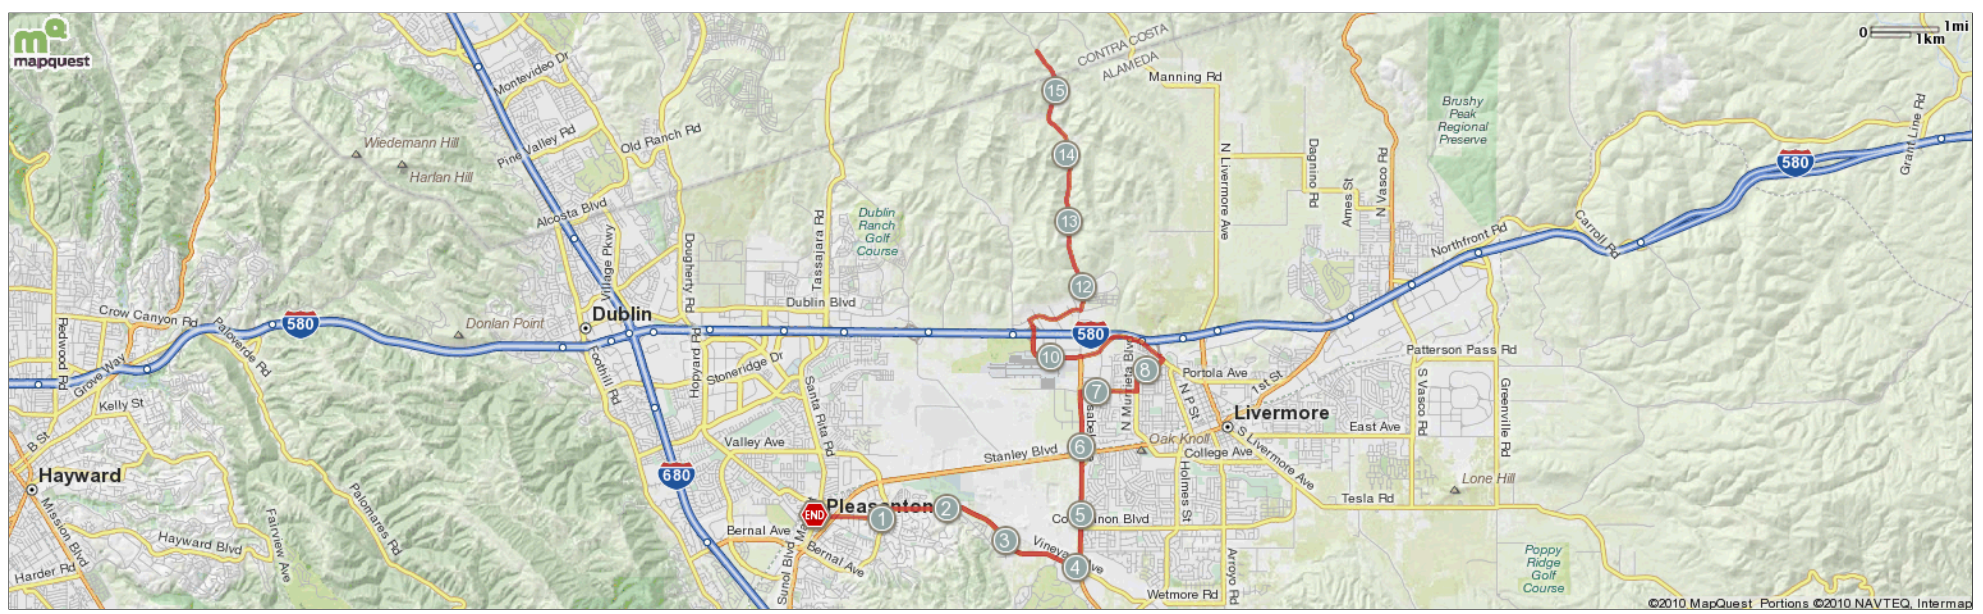

ROUTE DESCRIPTION:
No Description Provided

ROUTE DESCRIPTION:
 No Description Provided

Notes		
AT	FOR	NOTES
0.07 mi.	1324ft	Turn right at Ray St
0.32 mi.	3827ft	Continue onto Vineyard Ave
1.04 mi.	783ft	Turn left at Bernal Ave
1.19 mi.	3mi 349ft	Take the 1st right onto Vineyard Dr
4.26 mi.	1mi 4161ft	Turn left at Isabel Ave

Notes		
AT	FOR	NOTES
6.05 mi.	4084ft	Continue onto Kitty Hawk Rd
6.82 mi.	4297ft	Turn right at E Jack London Blvd
7.63 mi.	3485ft	Turn left at Murrieta Blvd
8.29 mi.	387ft	Turn left at Portola Ave
8.37 mi.	1mi 1721ft	Portola Ave turns left and becomes E Airway Blvd

Notes		
AT	FOR	NOTES
9.69 mi.	1mi 963ft	Continue onto Airway Blvd
10.87 mi.	4182ft	Take the 1st right onto N Canyons Pkwy
11.67 mi.	-	Take the 1st left onto Collier Canyon Rd