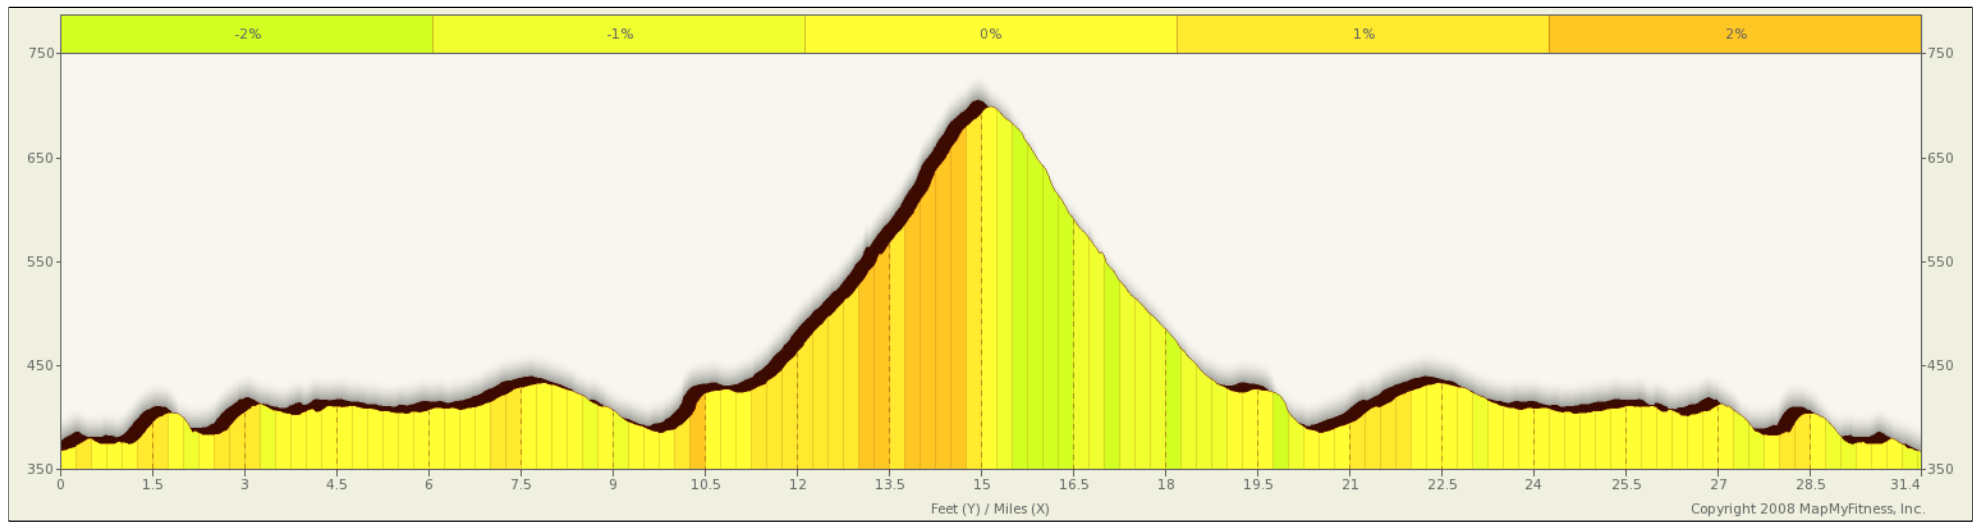

ROUTE DESCRIPTION:
No Description Provided

ROUTE DESCRIPTION:
 No Description Provided

Notes		
AT	FOR	NOTES
0.07 mi.	1324ft	Turn right at Ray St
0.32 mi.	3827ft	Continue onto Vineyard Ave
1.04 mi.	783ft	Turn left at Bernal Ave
1.19 mi.	3mi 349ft	Take the 1st right onto Vineyard Dr
4.26 mi.	1mi 4161ft	Turn left at Isabel Ave

Notes		
AT	FOR	NOTES
6.05 mi.	4084ft	Continue onto Kitty Hawk Rd
6.82 mi.	4297ft	Turn right at E Jack London Blvd
7.63 mi.	3485ft	Turn left at Murrieta Blvd
8.29 mi.	387ft	Turn left at Portola Ave
8.37 mi.	1mi 1721ft	Portola Ave turns left and becomes E Airway Blvd

Notes		
AT	FOR	NOTES
9.69 mi.	1mi 963ft	Continue onto Airway Blvd
10.87 mi.	4182ft	Take the 1st right onto N Canyons Pkwy
11.67 mi.	-	Take the 1st left onto Collier Canyon Rd